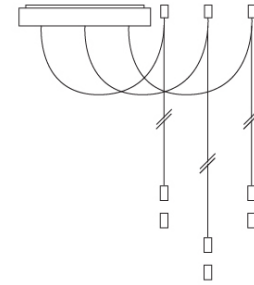

ACQUA

D39002- : D39002-WHI

base number

PROJECT	
TYPE	
SPECIFIER	
QUANTITY	
DATE	

DESCRIPTION

Acqua - Pendant Canopy - 3 cables - 3 lights Canopy - White

- To build a product code in our configurator select the specify button on the base model # product page
- To build a manual product code on this datasheet choose from the options listed below in blue font and add the suffix to the base model #

GENERAL

Series: Acqua
 Subseries: Acqua
 Partner: Cini & Nils
 Division: Design
 Product Type: Clusters
 Mounting Location: Ceiling

PHYSICAL

Shape: Oblong
 Length (mm): 330
 Length (in): 13
 Width (mm): 110
 Width (in): 4 ⁵/₁₆
 Height (mm): 45
 Height (in): 1 ³/₄
 Fixture Material: Aluminum

RATINGS AND CERTIFICATIONS

Certified By: Certified for North American Standards
 IP rating: IP20

13" x 4 1/4"
 330mm x 110mm

13" x 4 1/4"
 330mm x 110mm

450mm
 1 3/4"
 max. 5000mm 196 3/4"

PROJECT

TYPE

SPECIFIER